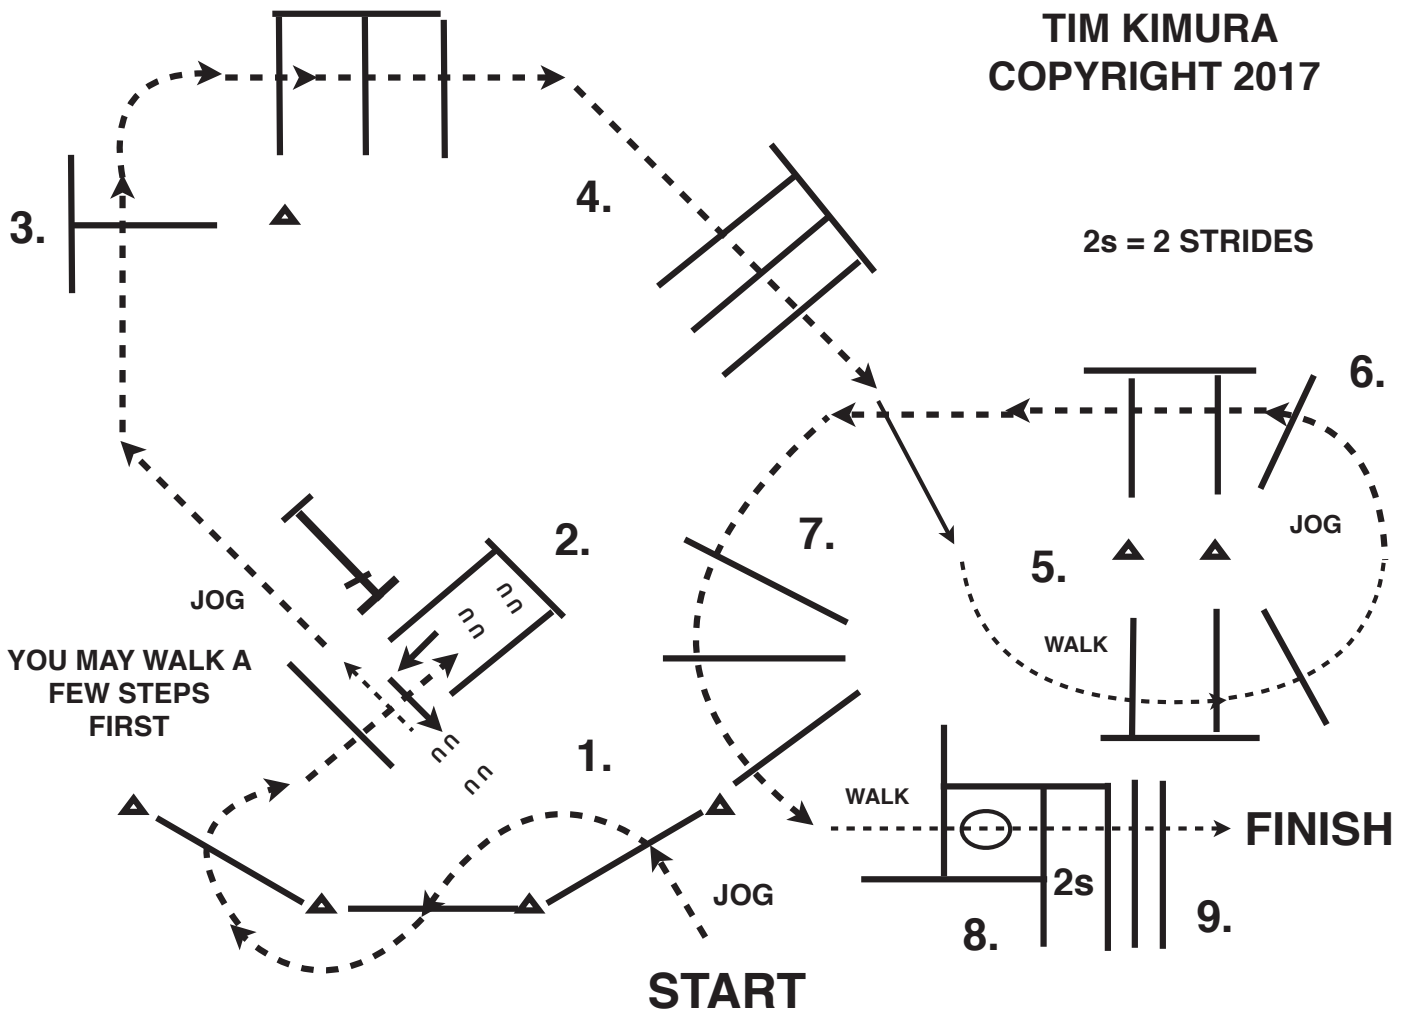

May 19-20-21, 2017 - Perry, GA
Sutherland Arena - 4 judges

Summer
Kickoff Show

Mark
Harrell Horse Shows

GEORGIA
QUARTER
HORSE
ASSOCIATION

Walk Jog & Small Fry

Pattern Book

This is a flat rate show – show in everything.
We do not charge for scratches as long as you notify us – enter everything and scratch as needed!

2017 GQHA
 SUMMER KICK OFF SHOW
 SATURDAY MAY 20

ALL WALK JOG
 TRAIL CLASSES

TIM KIMURA
 COPYRIGHT 2017

1. JOG THRU SERPENTINE, JOG OVER POLES.
2. JOG OVER POLE AND JOG INTO CHUTE, BACK THRU POLES
3. JOG OVER POLES
4. JOG OVER POLES
5. STOP OR BREAK TO WALK, WALK OVER POLES.
6. JOG OVER POLES.
7. JOG OVER POLE
8. STOP OR BREAK TO WALK, WALK INTO BOX, EXECUTE A 360 TURN EITHER WAY, WALK OUT BOX.
9. 2 STEPS BETWEEN THE BOX AND WALK OVERS...WALK OVER POLES.

2017 GQHA Summer Kickoff

Equitation (All Walk/Trot)

Show Date:

www.HorseShowPatterns.com

Be ready before A.

1. Walk to A.
2. Trot on the left diagonal up the center of pattern and to B.
3. Walk around B.
4. Sitting trot to C.
5. Walk around C.
6. Posting trot on the left diagonal toward B.
7. Continue the trot until even with A.
8. Stop and back approximately one horse length.

Follow the instructions of your ring steward.

Legend:
 Walk: - - - - -
 Trot: - - - - -
 Back: \ \ \ \ \
 Marker: (B)
 Judge: (J)

www.HorseShowPatterns.com

Pattern Provided by:

[S/WT-82]

©2017 HorseShowPatterns.com. All Rights Reserved.